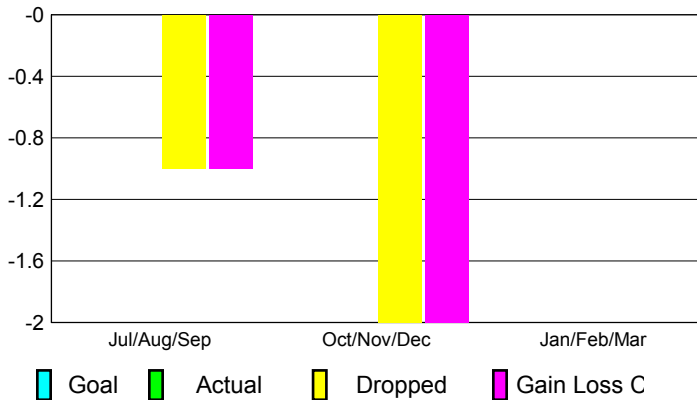

2012-2013 GMT Reports for District (or Undistricted) **District LD 1**

GMT: Ricardo Shoiti Komatsu

Location: BRAZIL

GMT CA: 3

CLUBS

Club Results
2012-2013

Clubs
2011-2012

Month	New Club Goal	Actual New Clubs	Actual Dropped Clubs	Gain/Loss of Clubs	Gain/Loss of Clubs
Jul/Aug/Sep		0	-1	-1	0
Oct/Nov/Dec		0	-2	-2	1
Jan/Feb/Mar					0
Totals		0	-3	-3	1

Club Results 2012-2013

Goal, New, Dropped, Gain/Loss

Comparison of Club Gain/Loss

Current Year Compared to the Previous Year

YTD Status Quo Clubs 2012-2013

Status Quo Clubs Compared to Status Quo Members

MEMBERSHIP