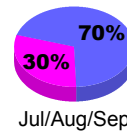

Membership Results
2012-2013

Membership
2011-2012

Month	Net Memb Goal	Actual New Memb	Actual Dropped Memb	Gain/Loss of Memb	Gain/Loss of Memb
Jul/Aug/Sep		19	-40	-21	-10
Oct/Nov/Dec		79	-94	-15	30
Jan/Feb/Mar					6
Totals		98	-134	-36	26

Membership Results 2012-2013

Goal, New, Dropped, Gain/Loss

Comparison of Membership Gain/Loss

Current Year Compared to the Previous Year

Gender Comparison 2012-2013

Jan/Feb/Mar

Male

Female