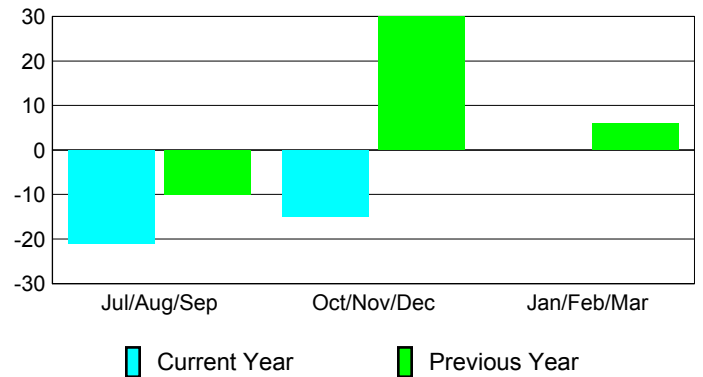

Membership Results
2012-2013

Membership
2011-2012

Month	Net Memb Goal	Actual New Memb	Actual Dropped Memb	Gain/Loss of Memb	Gain/Loss of Memb
Jul/Aug/Sep		19	-40	-21	-10
Oct/Nov/Dec		79	-94	-15	30
Jan/Feb/Mar					6
Totals		98	-134	-36	26

Membership Results 2012-2013

Goal, New, Dropped, Gain/Loss

Comparison of Membership Gain/Loss

Current Year Compared to the Previous Year

Gender Comparison 2012-2013

Jan/Feb/Mar

Male

Female