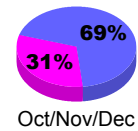

Membership Results
2012-2013

Membership
2011-2012

Month	Net Memb Goal	Actual New Memb	Actual Dropped Memb	Gain/Loss of Memb	Gain/Loss of Memb
Jul/Aug/Sep		19	-40	-21	-10
Oct/Nov/Dec		79	-94	-15	30
Jan/Feb/Mar					6
Totals		98	-134	-36	26

Membership Results 2012-2013

Goal, New, Dropped, Gain/Loss

Comparison of Membership Gain/Loss

Current Year Compared to the Previous Year

Gender Comparison 2012-2013

Jan/Feb/Mar

Male

Female