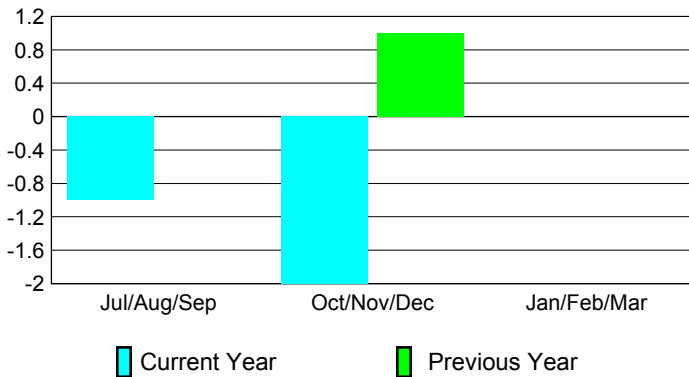

2012-2013 GMT Reports for District (or Undistricted) **District LD 1**

GMT: Ricardo Shoiti Komatsu

Location: BRAZIL

GMT CA: 3

CLUBS

Club Results
2012-2013

Clubs
2011-2012

Month	New Club Goal	Actual New Clubs	Actual Dropped Clubs	Gain/Loss of Clubs	Gain/Loss of Clubs
Jul/Aug/Sep		0	-1	-1	0
Oct/Nov/Dec		0	-2	-2	1
Jan/Feb/Mar					0
Totals		0	-3	-3	1

Club Results 2012-2013

Goal, New, Dropped, Gain/Loss

Comparison of Club Gain/Loss

Current Year Compared to the Previous Year

YTD Status Quo Clubs 2012-2013

Status Quo Clubs Compared to Status Quo Members

MEMBERSHIP