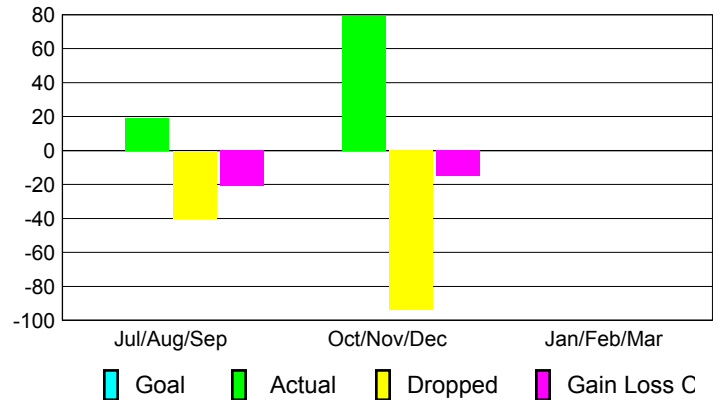

Membership Results 2012-2013

Goal, New, Dropped, Gain/Loss

Comparison of Membership Gain/Loss

Current Year Compared to the Previous Year